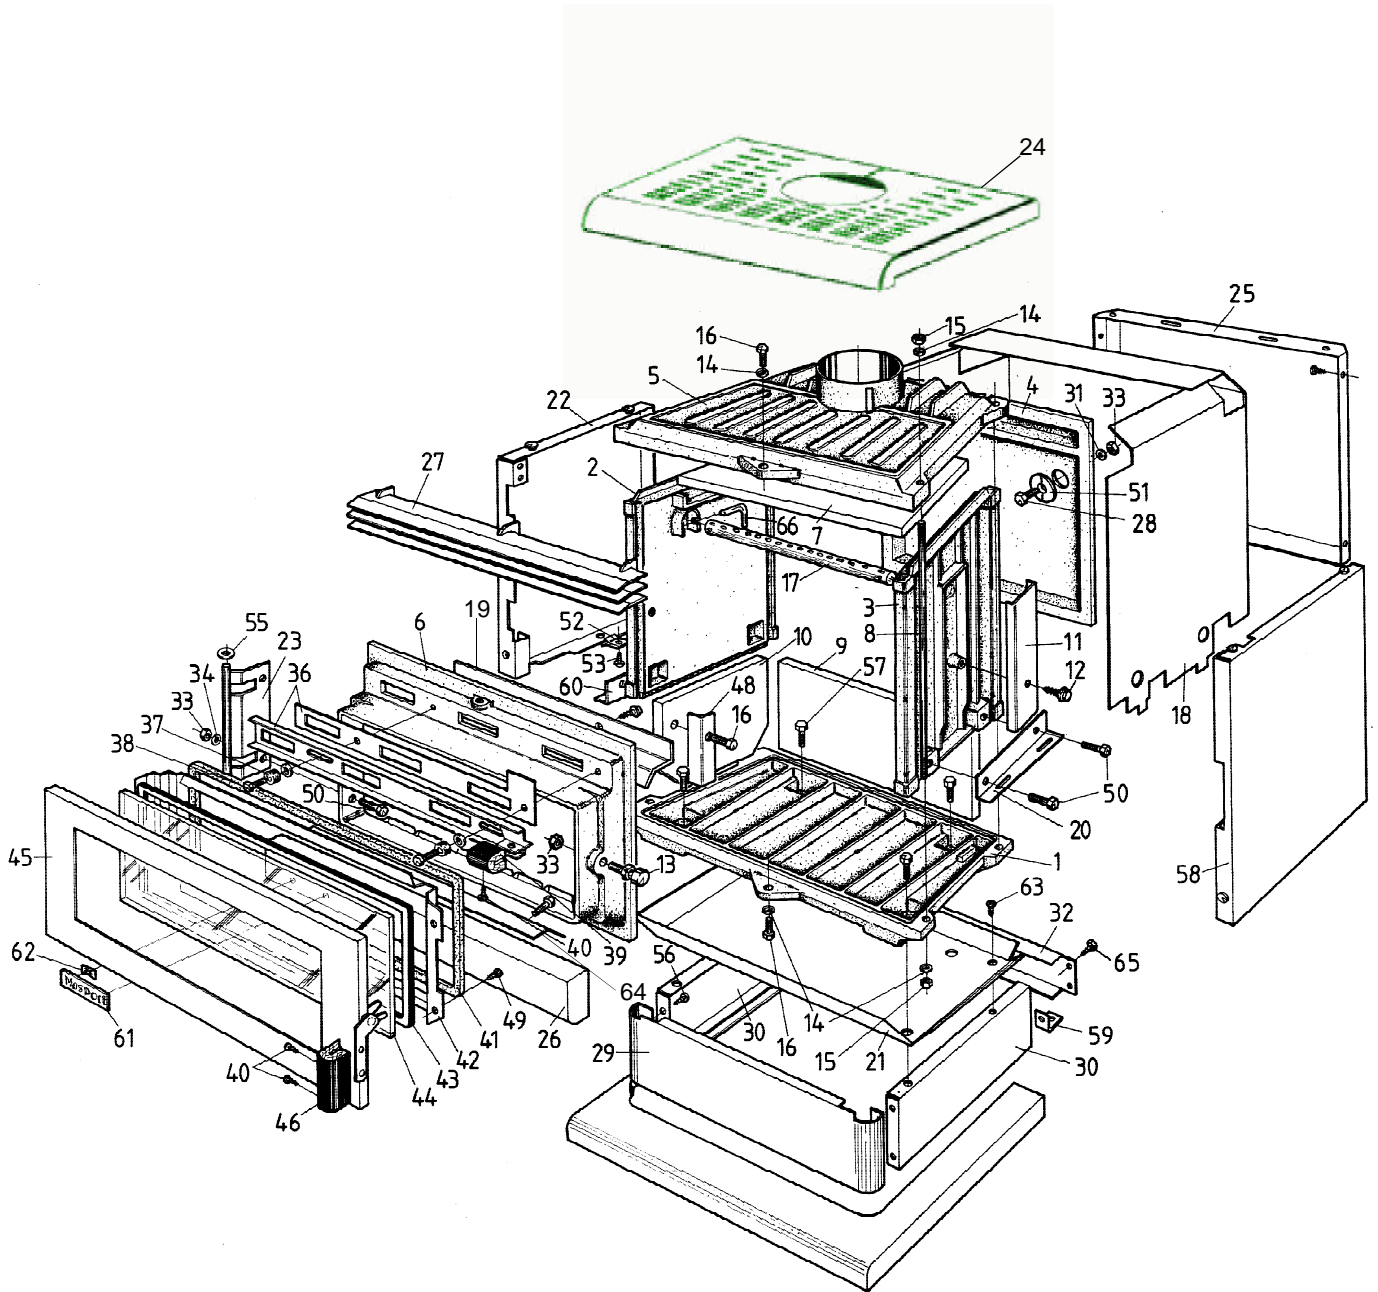

Item No	Part No	Description	Qty	Item No	Part No	Description	Qty
1	987504	Firebox-Bottom	1	31	502093	Washer, Flat 8 x 42 x 3	2
2	787595	Firebox-Side, LH	1	32	987718	Panel-Pedestal, Rear - Matt Black	1
3	787596	Firebox-Side, RH	1	•	987748	Panel-Pedestal, Rear - Forest Green	1
4	987503	Firebox-Back	1	•	787523	Panel-Pedestal, Rear - Satin Bown	1
5	987502	Firebox-Top	1	•	787819	Panel-Pedestal, Rear - Slate Grey	1
6	986301	Firebox Assy-Front (Incl No's 65, 66 73 (4))	1	33	501602	Nut, M8	9
7	987785	Board-Firebox, Top - 20 x 218 x 357	1	34	501606	Washer, Flat 8x 19 x 1.6	2
8	984598	Rod-Tie, M6	4	36	987791	Slide Assy-Air - NZ (Incl Air Slide Inlet, Metering Plate, Air Slide Extension, Knob - Fastened)	1
9	993053	Board-Firebox, Back - 15mm	1	•	987782	Slide Assy-Air - AUST (Incl Air Slide Inlet, Metering Plate, Air Slide Extension, Knob - Fastened)	1
10	993052	Board-Firebox Side - 15mm	2	37	585223	Spring-Compression, Air Inlet	2
11	986146	Cover-Secondary Air	2	38	503336	Screw, S/T M6 x 25	2
12	503003	Screw, S/T 1/4" x .5	6	39	586162	Knob-Air Control	1
13	587516	Pin-Door Latch	1	40	503004	Screw, Csk No. 8 x 5/8"	3
14	500374	Washer, Flat 1/4"	14	41	984772	Seal-Rope, Door	1
15	501682	Nut, M6	22	42	986546	Retainer-Glass	1
16	501962	Screw, Set M6 x 30	6	43	984586	Seal Kit for Door	1
17	986438	Tube-Secondary Air - Straight 14 x 6.5	1	44	584591	Glass, 5 x 458 x 213	1
18	987531	Heatshield-Side & Rear	1	45	987711	Door Assy, Incomplete - Matt Black (Incl No 986310 & Door Panel)	1
19	986138	Deflector-Primary Air	1	•	987741	Door Assy, Incomplete - Forest Green	1
20	987546	Bracket-Mounting, RH	1	•	787023	Door Assy, Incomplete -Satin Brown	1
21	987533	Heatshield-Bottom	1	•	787820	Door Assy, Incomplete - Slate Grey	1
22	987715	Panel-Side, LH - Matt Black (Incl No's 52 (2), 68 (3), 75, 76 (2) - Fastened)	1	46	586161	Handle-Door	1
•	987745	Panel-Side, LH - Forest Green	1	48	987549	Retainer-Fire Board	2
•	787639	Panel-Side, LH - Satin Brown	1	49	501480	Screw, S/T 8 x .5	2
•	787657	Panel-Side, LH - Slate Grey	1	50	501597	Screw, Set M8 x 20	6
23	986515	Hinge Assy	1	51	984090	Plug-34 Dia (Incl. No's 28, 31, 33)	2
24	787597	Panel-Top - Matt Black	1	52	503388	Nut-Spire	6
•	787598	Panel-Top - Forest Green	1	53	503459	Screw, S/T 12 x 25	6
•	787599	Panel-Top - Slate Grey	1	55	006025	Washer, Flat 5/16"	1
•	787600	Panel-Top - Satin Brown	1	56	501959	Screw, Set M6 x 12	6
25	987772	Panel-Rear - Matt Black	1	57	501815	Screw, Set M6 x 35	4
•	987775	Panel-Rear - Forest Green	1	58	987716	Panel-Side, RH - Matt Black (Incl No's 52 (2), 68 (3), 75, 76 (2) - Fastened)	1
•	787678	Panel-Rear - Satin Brown	1	•	987746	Panel-Side, RH - Forest Green	1
•	787679	Panel-Rear - Slate Grey	1	•	787671	Panel-Side, RH - Satin Brown	1
26	987714	Shelf Assy- Ash - Matt Black - NZ (Incl No's 61, 62 (2))	1	•	787677	Panel-Side, RH - Slate Grey	1
•	987744	Shelf Assy- Ash - Forest Green	1	59	986413	Bracket-Seismic Restraint	2
•	787637	Panel-Rear - Satin Brown	1	60	987534	Bracket-Mounting, LH	1
•	787647	Panel-Rear - Slate Grey	1	61	584581	Badge - Gold	1
26	987787	Panel-Front - Matt Black - AUST (Incl No's 61, 62 (2))	1	62	503381	Push Fix, Spire	2
•	987789	Panel-Front - Forest Green	1	63	503005	Screw, Pan No. 10 x 1/2"	4
27	987792	Grille-3 Louvre	1	64	987551	Plate-Base Air	1
28	501685	Screw, Set M8 x 30	2	65	503259	Screw, S/T 10 x 1/2"	10
29	987719	Panel-Pedestal, Front - Matt Black	1	66	586439	Pin-Retaining, Secondary Air Tube	2
•	987749	Panel-Pedestal, Front - Forest Green	1				
•	787521	Panel-Pedestal, Front - Satin Brown	1				
•	787817	Panel-Pedestal, Front - Slate Grey	1				
30	987720	Panel-Pedestal, Side - Matt Black	2				
•	987750	Panel-Pedestal, Side - Forest Green	2				
•	787522	Panel-Pedestal, Side - Satin Brown	2				
•	787818	Panel-Pedestal, Side - Slate Grey	2				